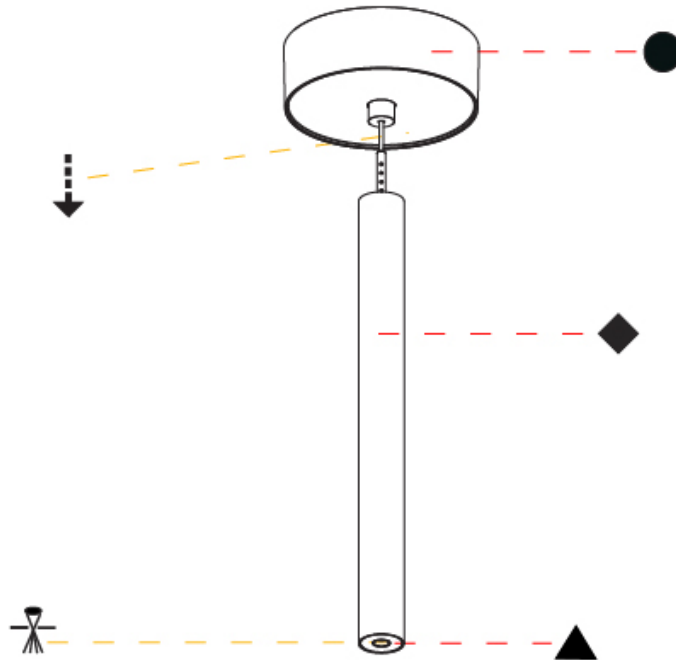

Shape: Cylinder
 Diameter (mm): 28
 Diameter (in): 1 1/8
 Height (mm): 300
 Height (in): 11 13/16
 Max. Overall Height (mm): 2300
 Max. Overall Height (in): 90 3/16
 Light Distribution: Downlight
 Weight (kg): 0.75
 Weight (lbs): 1.65
 Fixture Finish: [SSR / BKV / CWI / CRY / HAB / UFT / ITA / RUA / FTG / MYG / LOD / PUS / FRO / FUP / KIA / POP / BLS / SPG / MEY / GOH / GUM / CHC / COM / ABZ / JAG / OBR / MOS / ROR](#)
 Fixture Material: Aluminum
 Cable Details: [2000mm or 4000mm Black Cable](#)

OPTICAL

Optic°: [24 / 32 / 34 / 55 / 58](#)

RATINGS AND CERTIFICATIONS

Certified By: Certified for North American Standards
 IP rating: IP20

HANGOVER PLUG MONOPOINT SURFACE CANOPY SUSPENSION

A30845-

PROJECT
TYPE
SPECIFIER
QUANTITY
DATE

Shape: Cylinder
 Diameter (mm): 28
 Diameter (in): 1 1/8
 Height (mm): 300
 Height (in): 11 13/16
 Max. Overall Height (mm): 2300
 Max. Overall Height (in): 90 7/16
 Light Distribution: Downlight
 Weight (kg): 0.63
 Weight (lbs): 1.39
 Diffuser: Shine Ring - Opal / Yellow / Orange / Red / Blue / Green
 Fixture Finish: SSR / BKV / CWI / CRY / HAB / UFT / ITA / RUA / FTG / MYG / LOD / PUS / FRO / FUP / KIA / POP / BLS / SPG / MEY / GOH / GUM / CHC / COM / ABZ / JAG / OBR / MOS / ROR
 Fixture Material: Aluminum
 Cable Details: 2000mm or 4000mm Black Cable