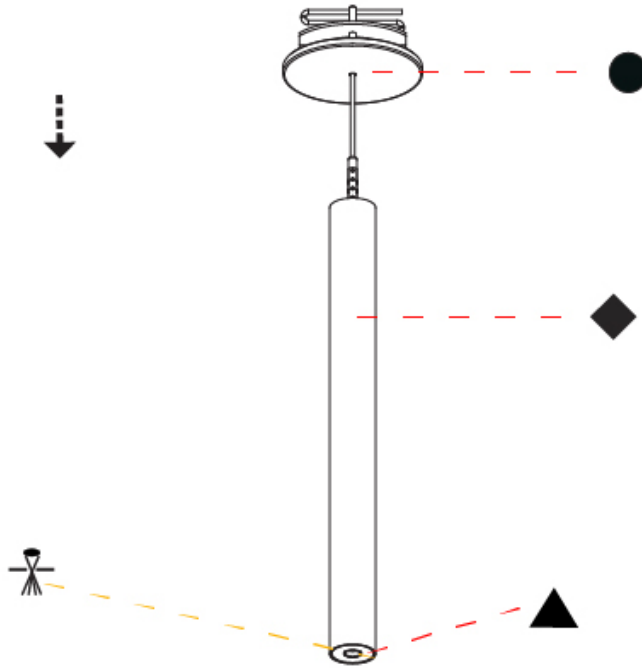

HANGOVER PLUG MONOPOINT RECESSED CANOPY SUSPENSION

A30840-

PROJECT _____

TYPE _____

SPECIFIER _____

QUANTITY _____

DATE _____

A