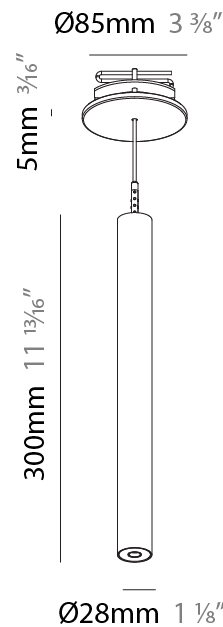

ELECTRICAL

Lamp Type: LED (Zhaga Standard)
Input Wattage (W): 6.6
Total Output Wattage (W): 6
Dimming: Tri-Mode (Non-Dimming and Phase Dimming (120Vac only) and 0-10V Dimming)
Driver Included: Yes
Driver Location: External
Driver Type: Constant Current - Universal
Driver Class: Class 2
Housing: ENCP3 w/Quick Connect
Input Voltage (V): 120 - 277
Constant Current (MA): 500

LED

Number of LEDs: 1
Color Temperature (°K): 2700 / 3000 / 4000
Max. Delivered Lumen (lm): 330 / 360 / 380
CRI: >90 CRI
Lamp Life (hrs): 50000
Upon Request: ***3500K available in minimum quantities (larger quantities upon request)

OPTICAL

Optic°: 24 / 32 / 34 / 55 / 58

RATINGS AND CERTIFICATIONS

Certified By: Certified for North American Standards
IP rating: IP20

Zaneen Group Inc. © 2024, T 1800-388-3382, F 416-247-9319, www.zaneen.com

Available for International specifications by adding 'INT' at the end of the existing Model #. For assistance on 'custom' specifications, contact zteam@zaneen.com. In a constant effort to supply the best product, we reserve the right to change specifications or materials without notice. The most recent specification sheets are found at zaneen.com

PROJECT
TYPE
SPECIFIER
QUANTITY
DATE