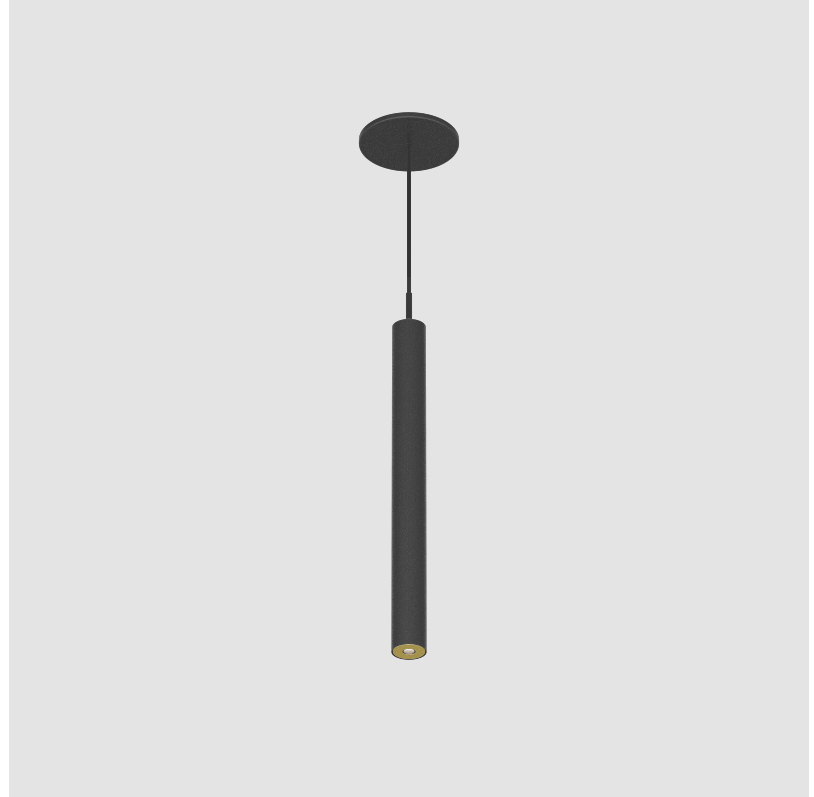

ELECTRICAL

Lamp Type: LED (Zhaga Standard)
Input Wattage (W): 6.6
Total Output Wattage (W): 6
Dimming: Tri-Mode (Non-Dimming and Phase Dimming (120Vac only) and 0-10V Dimming)
Driver Included: Yes
Driver Location: External
Driver Type: Constant Current - Universal
Driver Class: Class 2
Housing: ENCP3 w/Quick Connect
Input Voltage (V): 120 - 277
Constant Current (MA): 500

LED

Number of LEDs: 1
Color Temperature (°K): 2700 / 3000 / 4000
Max. Delivered Lumen (lm): 330 / 360 / 380
CRI: >90 CRI
Lamp Life (hrs): 50000
Upon Request: ***3500K available in minimum quantities (larger quantities upon request)

OPTICAL

Optic°: 24 / 32 / 34 / 55 / 58

RATINGS AND CERTIFICATIONS

Certified By: Certified for North American Standards
IP rating: IP20

Zaneen Group Inc. © 2024, T 1800-388-3382, F 416-247-9319, www.zaneen.com

Available for International specifications by adding 'INT' at the end of the existing Model #. For assistance on 'custom' specifications, contact zteam@zaneen.com. In a constant effort to supply the best product, we reserve the right to change specifications or materials without notice. The most recent specification sheets are found at zaneen.com

PROJECT
TYPE
SPECIFIER
QUANTITY
DATE